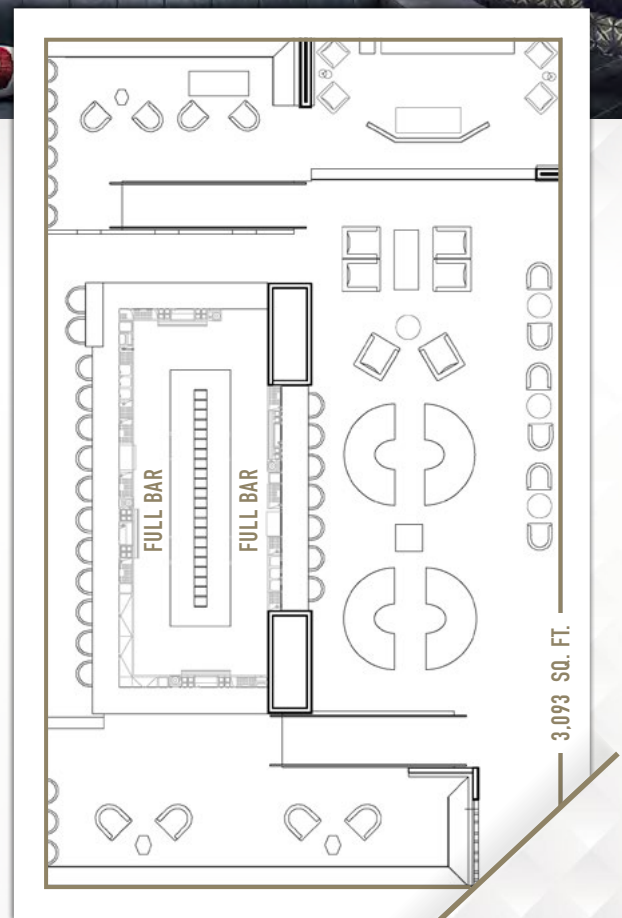

RAISE

LOUNGE

The elegantly designed Raise Lounge offers a semi-private and luxe atmosphere.

- Maximum occupancy 150
- Fully stocked bar
- Optional DJ booth
  Live DJ Friday & Saturday Evenings
- Semi-private areas*
- Private gaming experience*

[CLICK TO TAKE A VIRTUAL TOUR](#)

* AVAILABLE UPON REQUEST OR RESERVATION