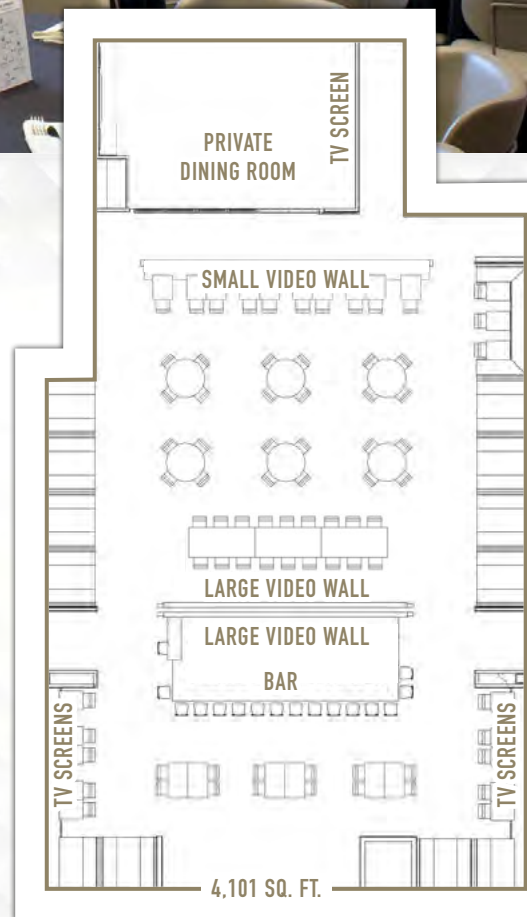

* AVAILABLE UPON REQUEST OR RESERVATION